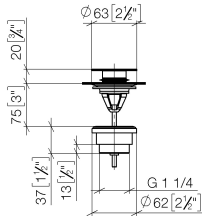

Basin Waste with push fastening 1 1/4" - Chrome

IMO

10 125 970

Fits: IMO, LULU, MADISON, MEM, TARA,
CL.1, LISSÉ, VAIA, META, CYO

	Chrome	10 125 970-00
	Brushed Platinum	10 125 970-06
	Platinum	10 125 970-08
	Durabress (23kt Gold)	10 125 970-09
	Dark Chrome	10 125 970-19
	Light Gold	10 125 970-26
	Brushed Light Gold	10 125 970-27
	Brushed Durabress (23kt Gold)	10 125 970-28
	Matte Black	10 125 970-33
	Platinum / Brushed Platinum	10 125 970-36
	Durabress / Brushed Durabress (23kt Gold)	10 125 970-38
	Brushed Bronze	10 125 970-42
	Brushed Champagne (22kt Gold)	10 125 970-46
	Champagne (22kt Gold)	10 125 970-47
	Brushed Chrome	10 125 970-93
	Brushed Dark Platinum	10 125 970-99

Basin Waste with push fastening 1 1/4" - Chrome

IMO

10 125 970

Only suitable for basins with an overflow.

10 125 970

mm [inches]

10 125 970

Parts for other finishes can be found here: [Brushed](#)
[Platinum](#)

Spare parts list

No.	Item Number	Name	Quantity used	Delivery time
1	04 31 20 096 00-00	plug	1	10
2	09 30 30 179 90	screw	1	2
3	09 11 01 038-00	cup	1	10
4	09 14 05 061 90	seal	1	2
5	09 14 03 153 90	seal	1	2
6	09 11 10 156-00	connection	1	-