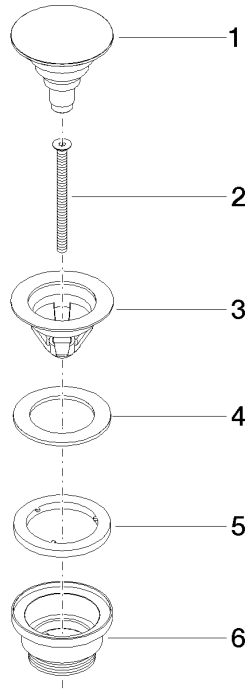

Basin Waste with push fastening 1 1/4" - Chrome

IMO

10 125 970

Fits: IMO, LULU, MADISON, MEM, TARA,
CL.1, LISSÉ, VAIA, META, CYO

	Chrome	10 125 970-00
	Brushed Platinum	10 125 970-06
	Platinum	10 125 970-08
	Durabress (23kt Gold)	10 125 970-09
	Dark Chrome	10 125 970-19
	Light Gold	10 125 970-26
	Brushed Light Gold	10 125 970-27
	Brushed Durabress (23kt Gold)	10 125 970-28
	Matte Black	10 125 970-33
	Platinum / Brushed Platinum	10 125 970-36
	Durabress / Brushed Durabress (23kt Gold)	10 125 970-38
	Brushed Bronze	10 125 970-42
	Brushed Champagne (22kt Gold)	10 125 970-46
	Champagne (22kt Gold)	10 125 970-47
	Brushed Chrome	10 125 970-93
	Brushed Dark Platinum	10 125 970-99

Basin Waste with push fastening 1 1/4" - Chrome

IMO

10 125 970

Only suitable for basins with an overflow.

10 125 970

mm [inches]

10 125 970

Parts for other finishes can be found here: [Brushed](#)
[Platinum](#)

Spare parts list

No.	Item Number	Name	Quantity used	Delivery time
1	04 31 20 096 00-00	plug	1	10
2	09 30 30 179 90	screw	1	2
3	09 11 01 038-00	cup	1	10
4	09 14 05 061 90	seal	1	2
5	09 14 03 153 90	seal	1	2
6	09 11 10 156-00	connection	1	-